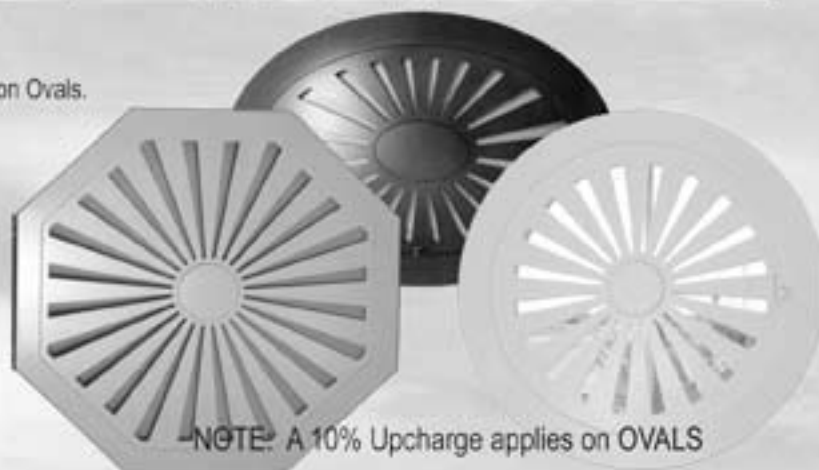

Eyebrows with Legs (Shape 2): Minimum Center Height is 7½ inches and 1" of LEG Height for every 12" of Width is REQUIRED

Width	24"	27"	30"	33"	36"	39"	42"	45"	48"	51"	54"	57"	60"	63"	66"	69"	72"	75"	
Painted	\$221	\$248	\$276	\$304	\$331	\$359	\$386	\$414	\$442	\$469	\$497	\$524	\$552	\$580	\$607	\$635	\$662	\$690	
Stained	\$312	\$352	\$391	\$430	\$469	\$508	\$547	\$586	\$625	\$664	\$703	\$742	\$781	\$820	\$859	\$898	\$937	\$977	
Deluxe	\$257	\$289	\$321	\$353	\$385	\$417	\$449	\$481	\$514	\$546	\$578	\$610	\$642	\$674	\$706	\$738	\$770	\$803	
Minimum S&H Charge Applies										Zone Shipping Charges Apply									Over 75" Call for Quote

SPECIALTY SHAPED UNITS

Circles and Octagons are restricted to 46" wide. A 10% Upcharge applies on Ovals.

OPERABLE

Width	24"	27"	30"	33"	36"	39"	42"	46"
Painted	\$336	\$378	\$420	\$462	\$504	\$546	\$588	\$644
Stained	\$426	\$479	\$533	\$586	\$639	\$692	\$746	\$817
Deluxe	\$372	\$419	\$465	\$512	\$558	\$605	\$651	\$713
Minimum S&H Charge Applies				Zone Ship Charges Apply				